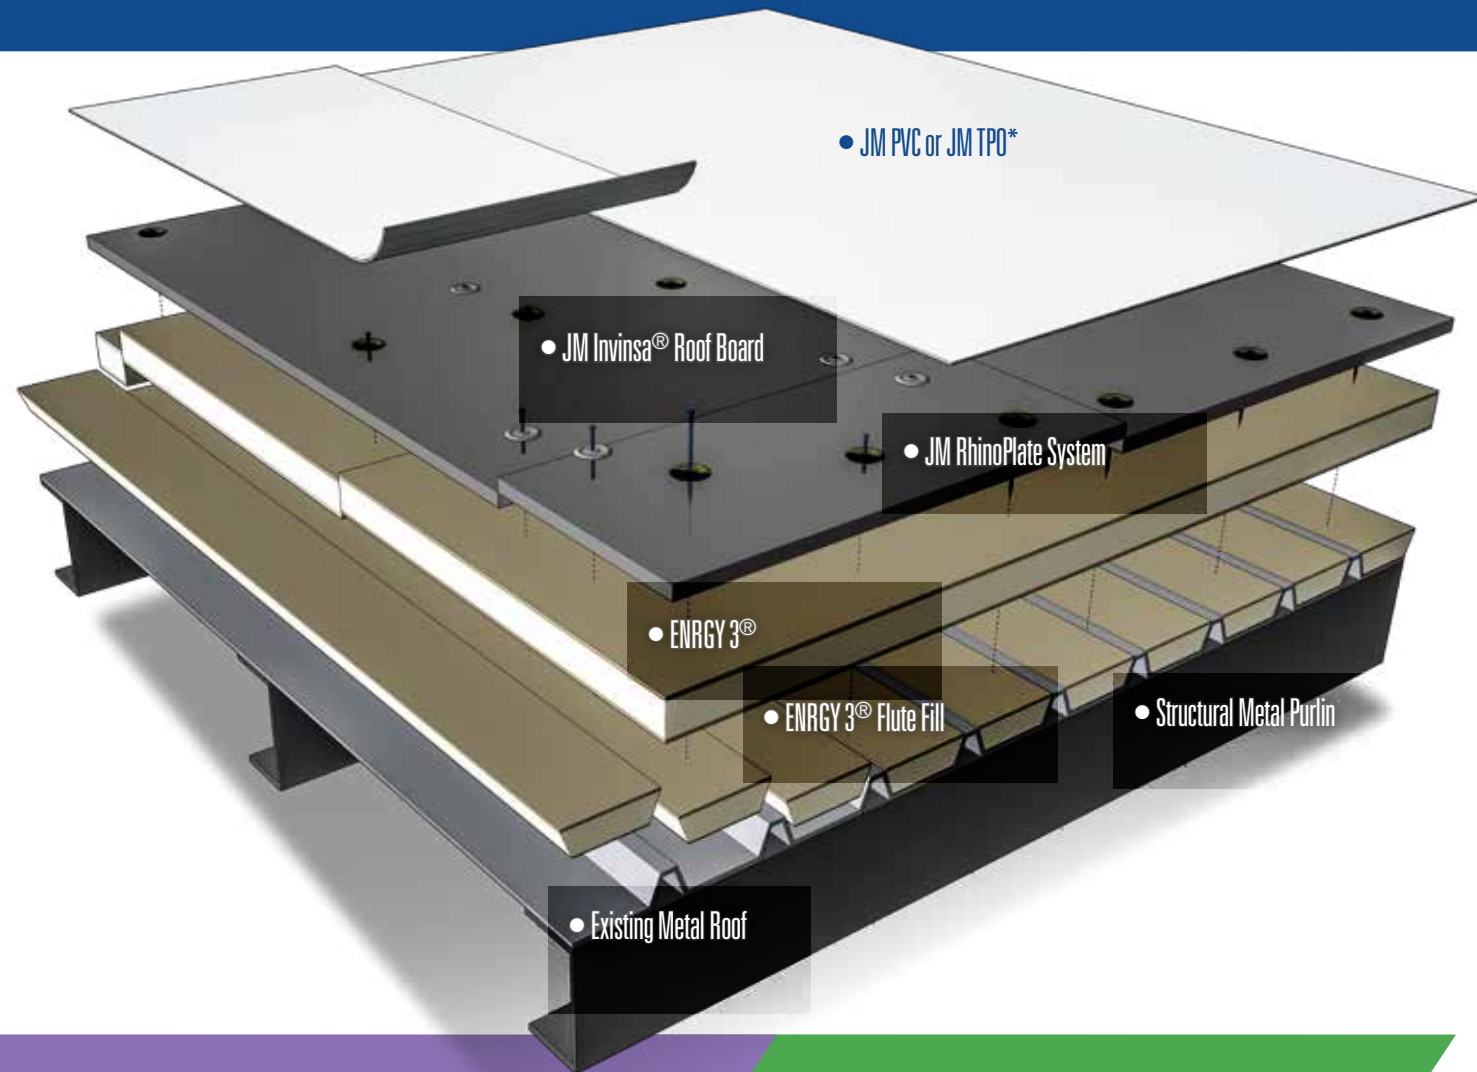

JM METAL RETROFIT

SINGLE PLY ROOFING

MORE COST-EFFECTIVE SOLUTIONS FOR YOUR METAL ROOF

Johns Manville has addressed the problems of aging roofs with multiple comprehensive systems specifically designed for retrofitting metal roofs.

JM RHINOPLATE

New wind ratings, fewer fasteners and faster installation.

A common application for single ply systems is to mechanically fasten the membrane to the purlins. JM RhinoPlate is an alternative attachment solution.

The advanced induction-welding technology of the JM RhinoPlate system results in a nonpenetrating membrane installation with enhanced wind resistance. The specially coated plates are attached directly to the purlins with JM Purlin Fasteners, and the membrane is induction-welded to the JM RhinoPlates. The JM RhinoPlate system eliminates lap fastening, resulting in fewer seams and reduced membrane waste.

ENRGY 3® Polyisocyanurate Roof Insulation

Induction Welding

Heat Welding Seams

JM EPDM R FIT

No extra primer needed, no seam contamination and easier installation.

Installation becomes less intensive and an even faster process, thanks to this tape-to-tape application system. JM EPDM R FIT gives you an innovative solution that eliminates primer and field-applied tapes in the lap. Prime the back side of the sheet and secure the RPS using either High Load Fasteners and Plates or Polymer Batten Strip. There's no seam contamination caused by rooftop debris or foot traffic, and the result is a nonpenetrating membrane installation.