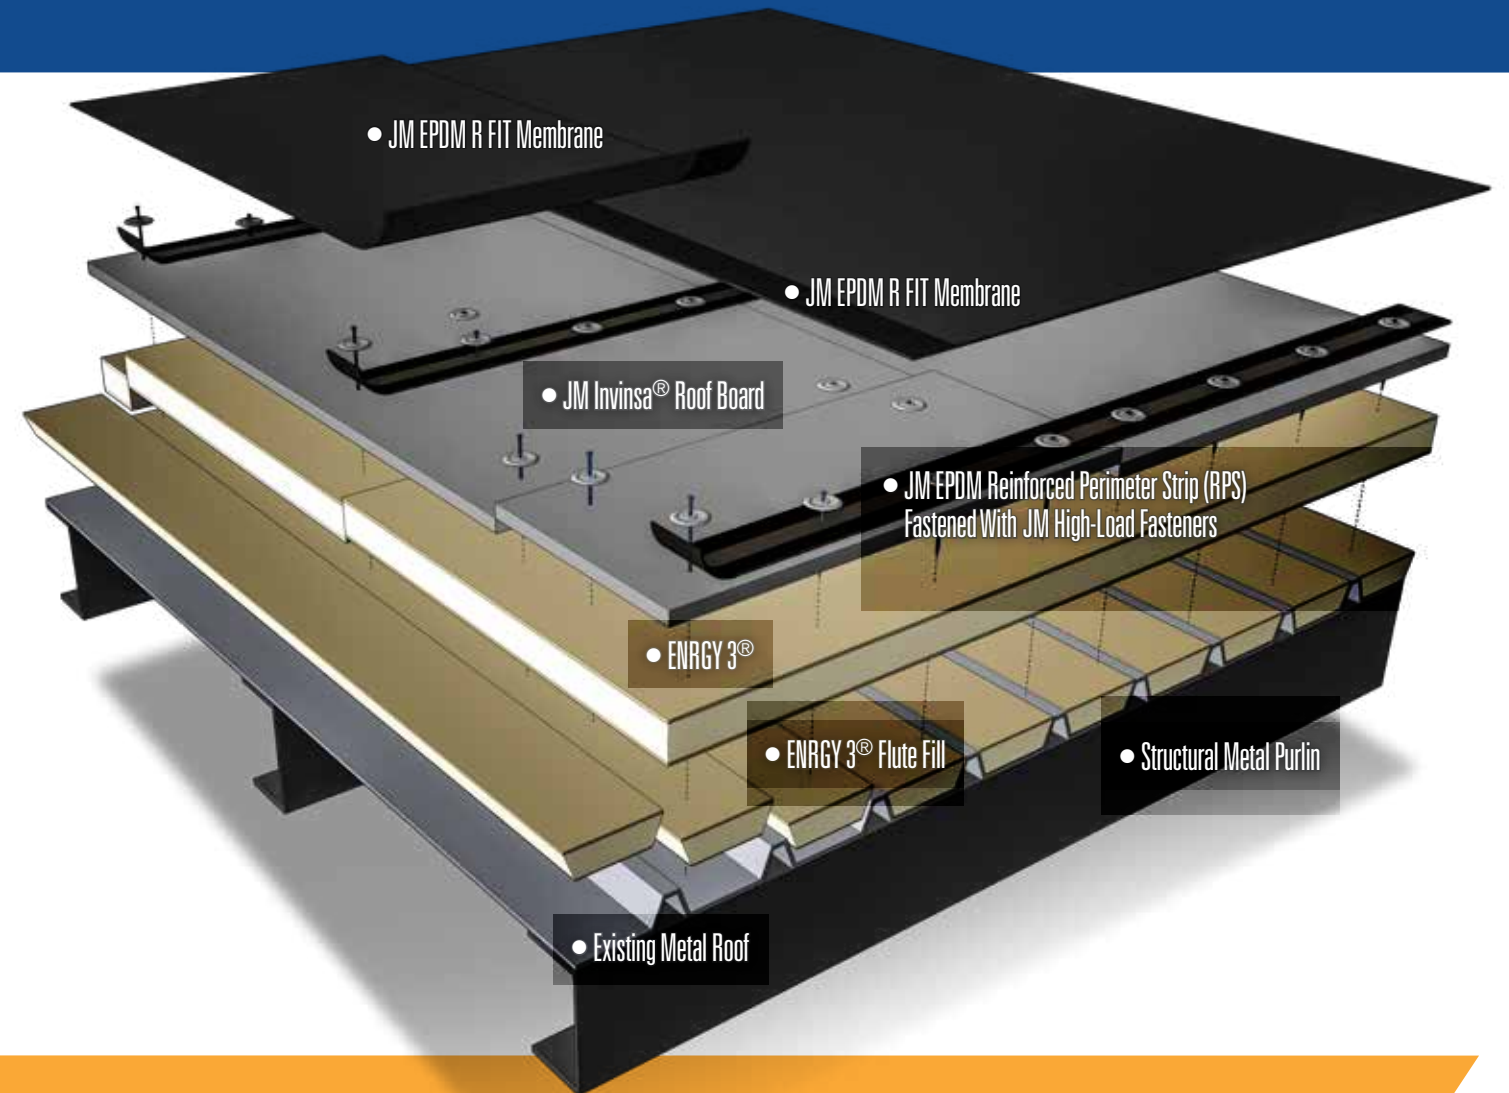

JM METAL RETROFIT

SINGLE PLY ROOFING

MORE COST-EFFECTIVE SOLUTIONS FOR YOUR METAL ROOF

Johns Manville has addressed the problems of aging roofs with multiple comprehensive systems specifically designed for retrofitting metal roofs.

JM RHINOPLATE

New wind ratings, fewer fasteners and faster installation.

A common application for single ply systems is to mechanically fasten the membrane to the purlins. JM RhinoPlate is an alternative attachment solution.

The advanced induction-welding technology of the JM RhinoPlate system results in a nonpenetrating membrane installation with enhanced wind resistance. The specially coated plates are attached directly to the purlins with JM Purlin Fasteners, and the membrane is induction-welded to the JM RhinoPlates. The JM RhinoPlate system eliminates lap fastening, resulting in fewer seams and reduced membrane waste.

ENRGY 3® Polyisocyanurate Roof Insulation

Induction Welding

Heat Welding Seams

JM EPDM R FIT

No extra primer needed, no seam contamination and easier installation.

Installation becomes less intensive and an even faster process, thanks to this tape-to-tape application system. JM EPDM R FIT gives you an innovative solution that eliminates primer and field-applied tapes in the lap. Prime the back side of the sheet and secure the RPS using either High Load Fasteners and Plates or Polymer Batten Strip. There's no seam contamination caused by rooftop debris or foot traffic, and the result is a nonpenetrating membrane installation.